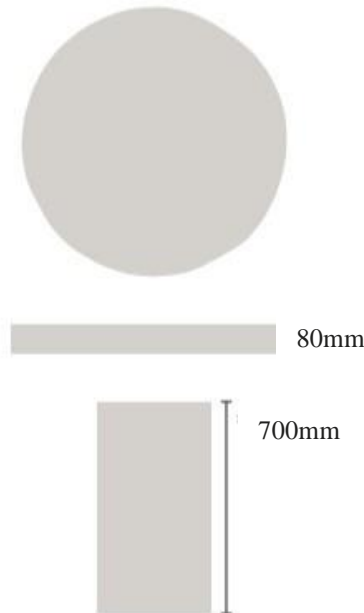

Contact us

Email – theorganicceramicsco@gmail.com

Phone – 0493 035 807

Instagram - #theorganicceramicsco

ROUND
dining table

ROUND
dining table

4 SEATER

Top 1020mm Ø x Base 375mm Ø \$3,200

6 SEATER

Top 1400mm Ø x Base 525mm Ø \$3,800

8 SEATER

Top 1550mm Ø x Base 525mm Ø \$4,600

10 SEATER

Top 1750mm Ø x Base 750mm Ø \$5,600

2 Pieces

Base and Top Interlock and screw together