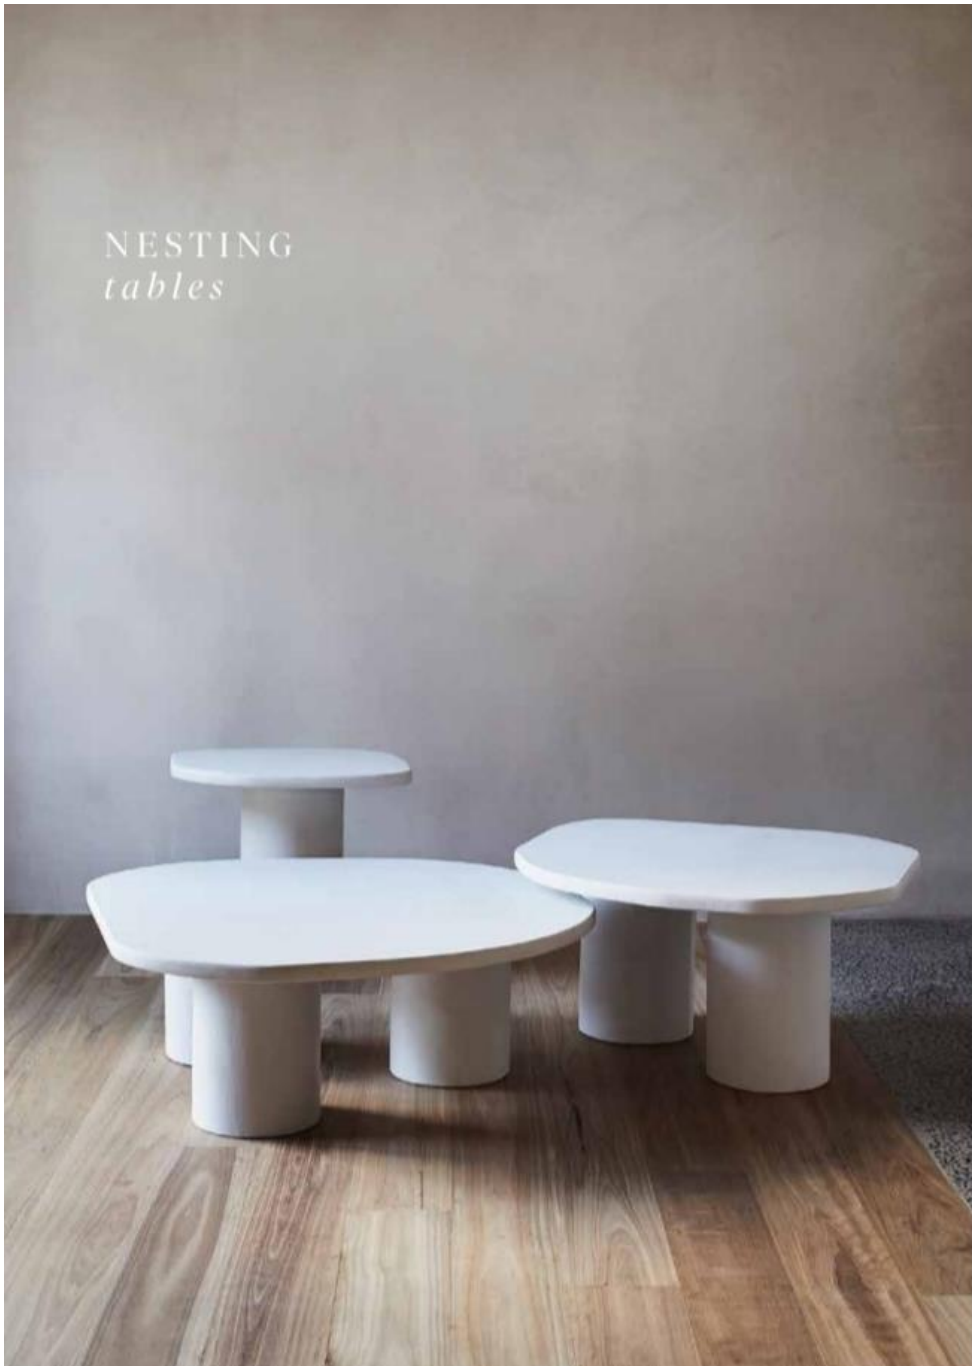

NESTING
tables