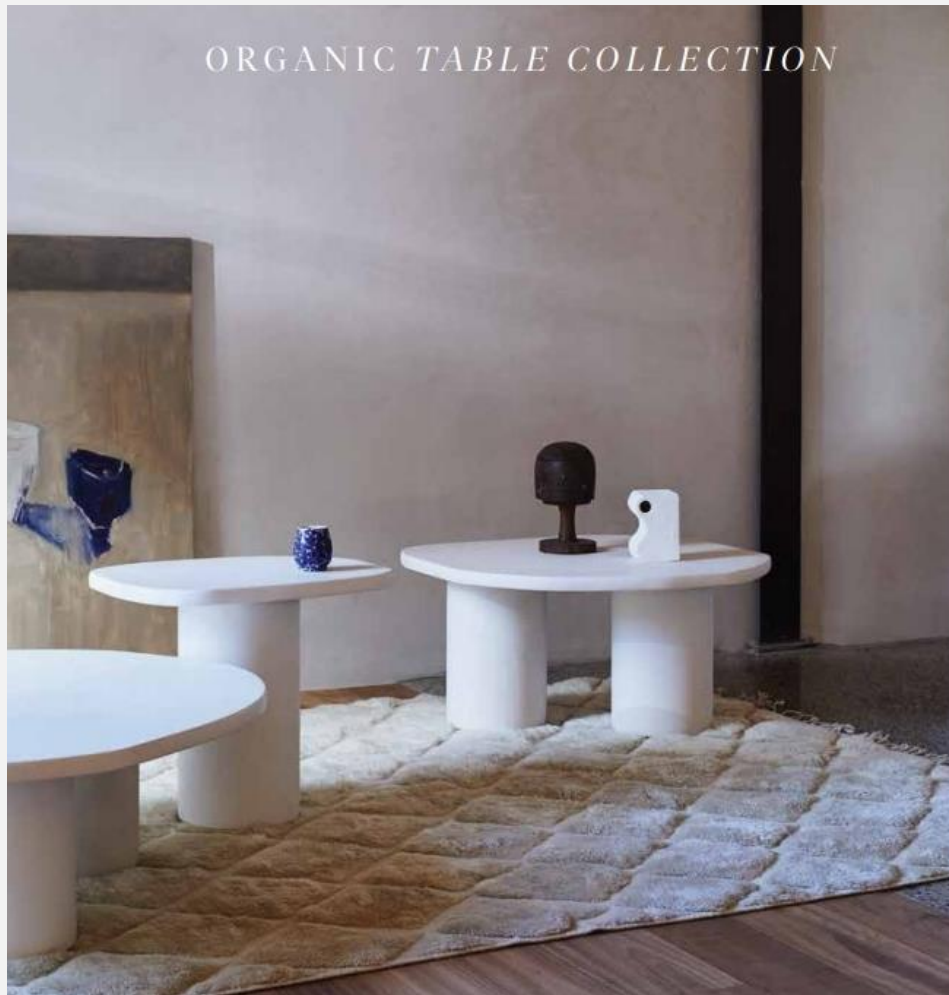

The Organic Ceramics Co

Product guide and Price List

About Us

What we do...

We design, build and plaster a range of venetian plaster furniture perfect for every home. Every piece of furniture is hand made from start to finish, ensuring the highest quality and attention to detail. As each piece is handmade no two pieces will ever be identical which ensures your item is completely unique.

What is Venetian Plaster...

Micro Cement is a hygienic, zero VOC and very durable product developed for commercial floor toppings. It has a high scratch resistance and reaches a very high MPA (measure of compressive strength) in a relatively short time. The micro cement we use has been developed in conjunction with high grade sealers to achieve a durable Venetian plastered finish.

Who are we...

We are a small locally owned and operated family business located in the Byron Bay region. We pride ourselves on using recycled and environmentally friendly materials to create the highest quality furniture as a light weight alternative to concrete furniture.

Contact us

Email – theorganicceramicsco@gmail.com

Phone – 0493 035 807

Instagram - #theorganicceramicsco