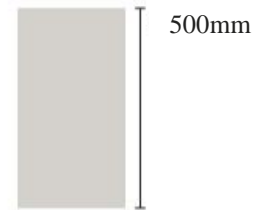

NESTING
table 01

Nesting Table 01

The tallest of the nesting tables – also works well as a side table

Top 660mm x 600mm approx.
$1,000

2 Pieces
Base and top interlock
Inner materials: Organic hemp blend
Finish: Micro Cement / Sealer
Colour: White or Black available
Approx weight 20kg